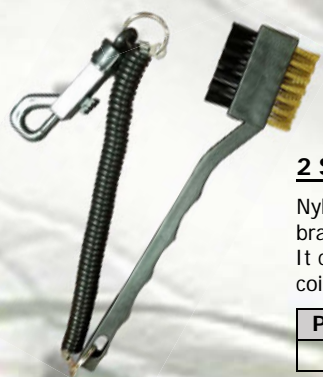

Groove Doctor Pro

3-in-1 Club Brush with Zip Tether
 Durable dual density handle for comfort and grip. Nylon bristles for cleaning woods, brass bristles for cleaning irons and hardened steel spike for grooving clubs. Comes with convenient retractable clip to attach to Bag or other loop.

PART No.
21655

Zip Tether (1pc)

convenient retractable clip, attaches your favorite item to your golf Bag or other loop. Convenient and retractable.

PART No.
21658

2 Sided Club Brush

Nylon bristles for cleaning Woods, brass bristles for cleaning Irons. It comes with a convenient coil lanyard and clip.

PART No.
21701

Groove Doctor 

Groove Doctor 2

3-in-1 Club Brush
 Nylon bristles for cleaning woods, Brass bristles for cleaning irons and hard plastic spike for grooving clubs.
 Brushes and spike retract so they don't catch when in your pocket.