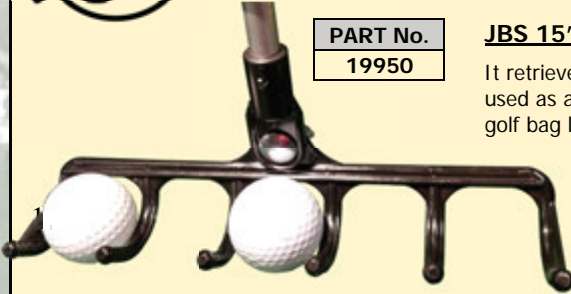

PART No.
89103

T-RITE

Just Flip... Grip... & Stick!
Get Consistent Hits On the Tee!

14 Height Adjustments to find the "Sweet Spot" on your driver. Lock in your tee height to set the tee consistently every time. Fits longer standard wood or plastic tees. Light weight and durable. Folds easily to fit in your pocket.

PART No.
59314

Driving Range Tees

Made from long lasting high quality durable rubber. (24 Pcs)

PART No.	SIZE
89133	1¾" / 33 mm
89163	2½" / 63 mm
89183	3¼" / 83 mm

JBS Ball retrievers are the pinnacle of ball retrievers Their quality and durability is unsurpassed. Made from thick high quality extruded aluminum. The durable reinforced molded cup design limits breakage. 🍁 **MADE IN CANADA** 🍁