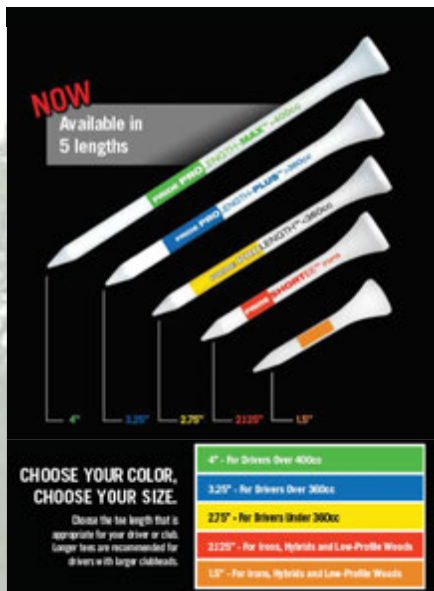

PTS (Professional Tee System) by PrideSports

Pride Professional Tee System (PTS) is a proprietary system of color coded golf tees that allows for easy identification of tee length and appropriateness for various golf clubs. PTS features five sizes of golf tees (shown to left); available in both white and natural.

Retail Packs

PART	SIZE	COLOUR	TEE COUNT
PT15012	1½"	Orange	90
18990	2½"	Red	120
18991	2¾"	Yellow	100
18992	3¼"	Blue	75
18993	4"	Green	50

Green Grass Packs

PART	SIZE	COLOUR	TEE COUNT
PT11202	1½"	Orange	25
PT21802	2½"	Red	25
PT23402	2¾"	Yellow	20
PT31402	3¼"	Blue	15
PT40002	4"	Green	12