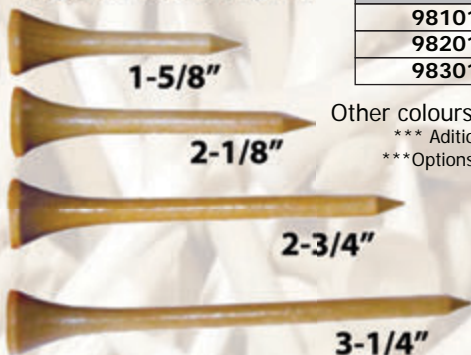

TeeMate Select Hardwood Golf Tees

Available in Standard or Step (Double Rim)
2 1/8", 2 3/4", 3 1/4" or 4" Bulk, Retail or Player packs
Custom packaging and logo available with pre-booked orders and MOQ

Stock colour for Hardwood tees is White
other colours available with pre-booked orders and MOQ

Pro Shop Box of 100 Player packs (15 tees)

PART No.	SIZE	Packs / Tees
98121	2 1/8" (53 mm)	100 = 1,500
98221	2 3/4" (69 mm)	100 = 1,500
98321	3 1/4" (83 mm)	100 = 1,500

Carton of 333 Player packs (15 tees)

PART No.	SIZE	Packs / Tees
98111	2 1/8" (53 mm)	333 = 5,000
98211	2 3/4" (69 mm)	333 = 5,000
98311	3 1/4" (83 mm)	333 = 5,000

White - Bulk Tees - Case of 10,000

PART No.	SIZE	Packs / Tees
98101	2 1/8" (53 mm)	333 = 5,000
98201	2 3/4" (69 mm)	333 = 5,000
98301	3 1/4" (83 mm)	333 = 5,000

Other colours and packs may vary depending on demand

*** Additional colours available during Spring pre-book ***

*** Options for custom logo and packaging, MOQ applies ***

Regular Tee Lengths