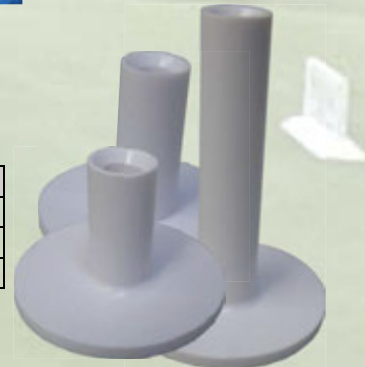

Driving Range Tees

Made from long lasting high quality durable rubber. (24 Pcs)

PART No.	SIZE
89133	1¾" / 33 mm
89163	2½" / 63 mm
89183	3¼" / 83 mm